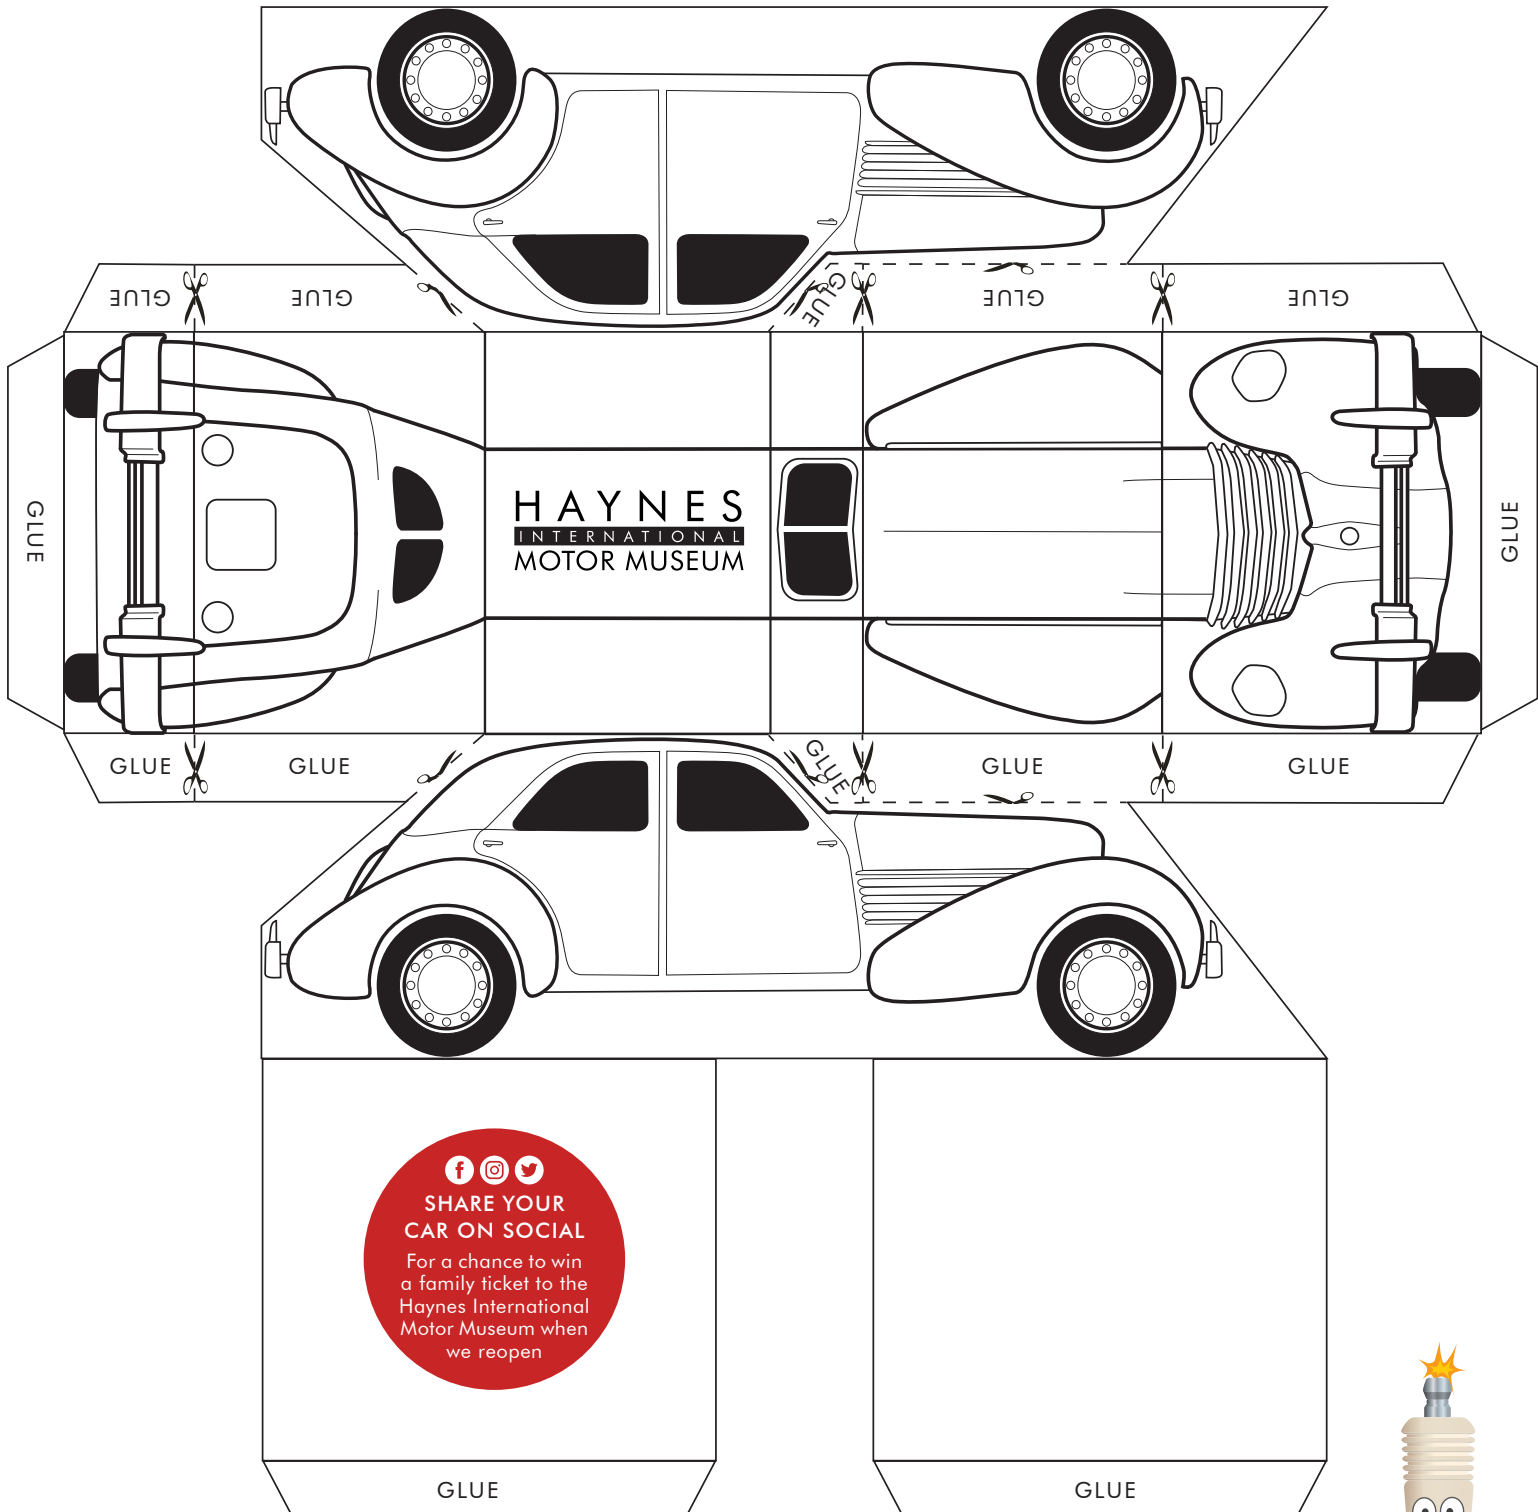

MAKE YOUR OWN CAR COLLECTION

1936 CORD BEVERLY

YEAR: 1936

ENTERED HAYNES COLLECTION: 1984

SPECIAL FEATURES: Retractable headlamps, Front wheel drive, electrically operated gearbox

FUN FACT: The first American production saloon to achieve a genuine 100mph!